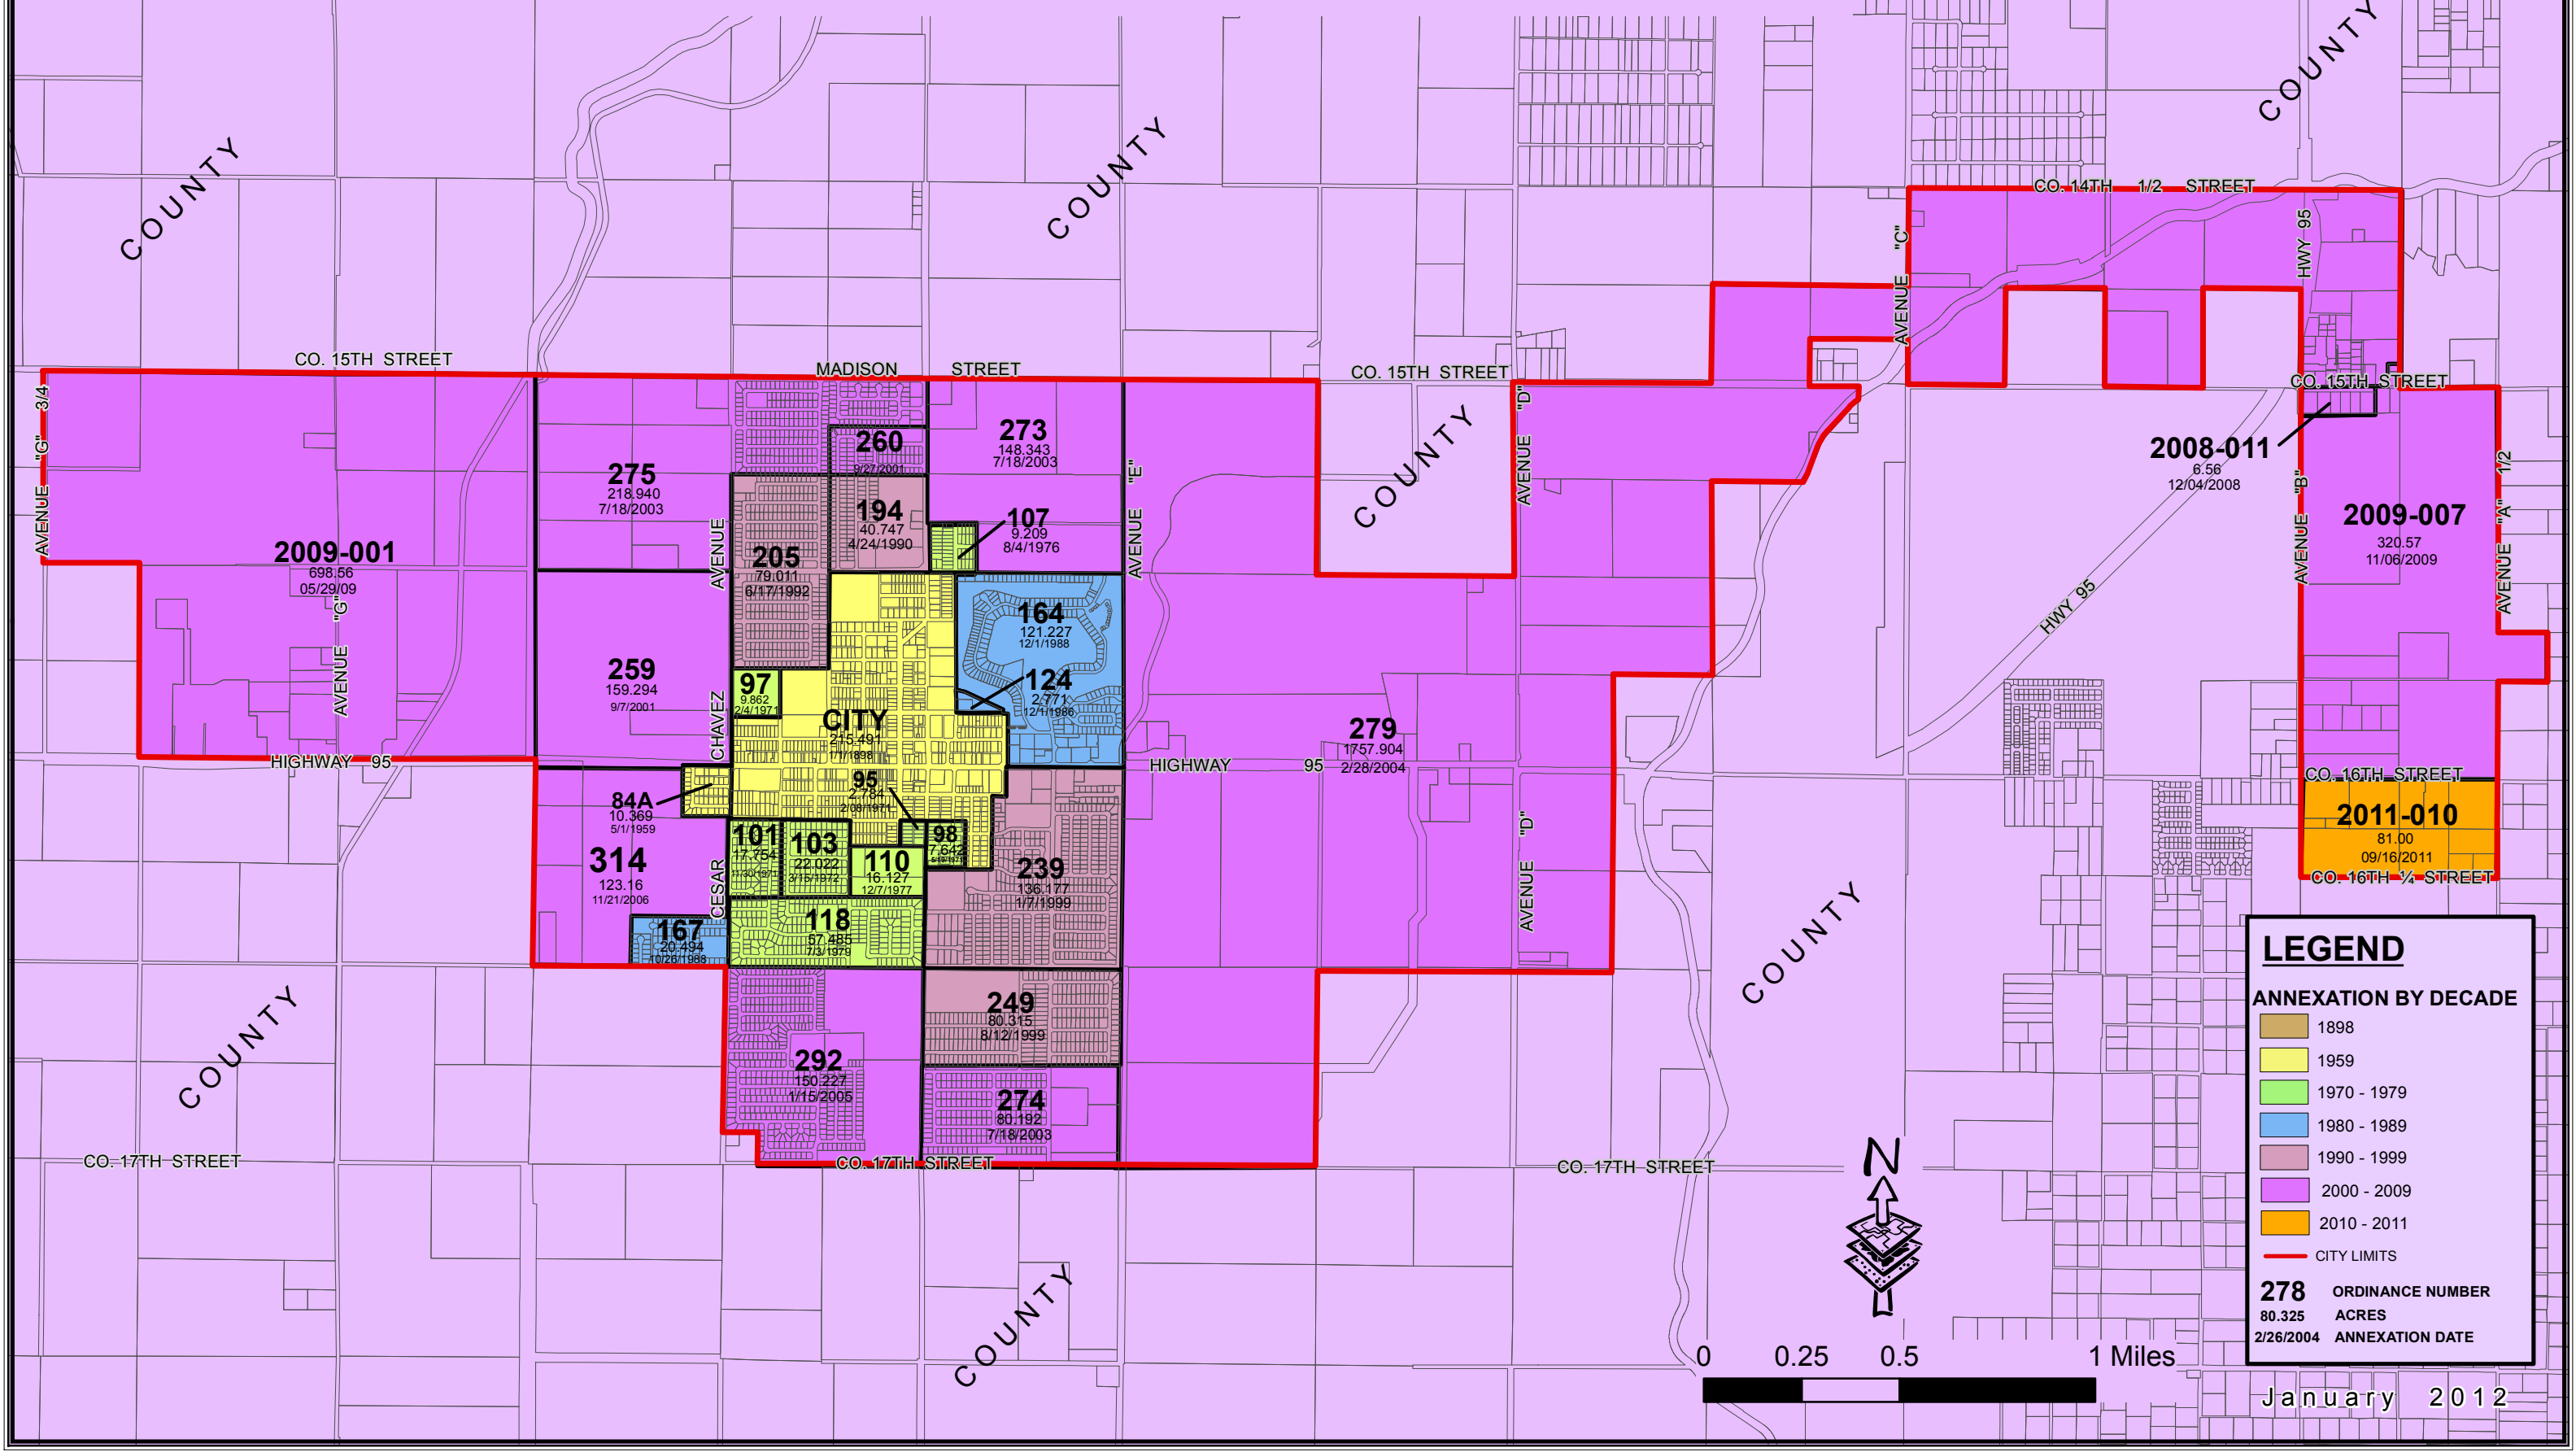

CITY OF SOMERTON ANNEXATION MAP

COMMUNITY DEVELOPMENT DEPARTMENT

LEGEND

ANNEXATION BY DECADE

- 1898
- 1959
- 1970 - 1979
- 1980 - 1989
- 1990 - 1999
- 2000 - 2009
- 2010 - 2011
- CITY LIMITS

278 ORDINANCE NUMBER
80.325 ACRES
2/26/2004 ANNEXATION DATE