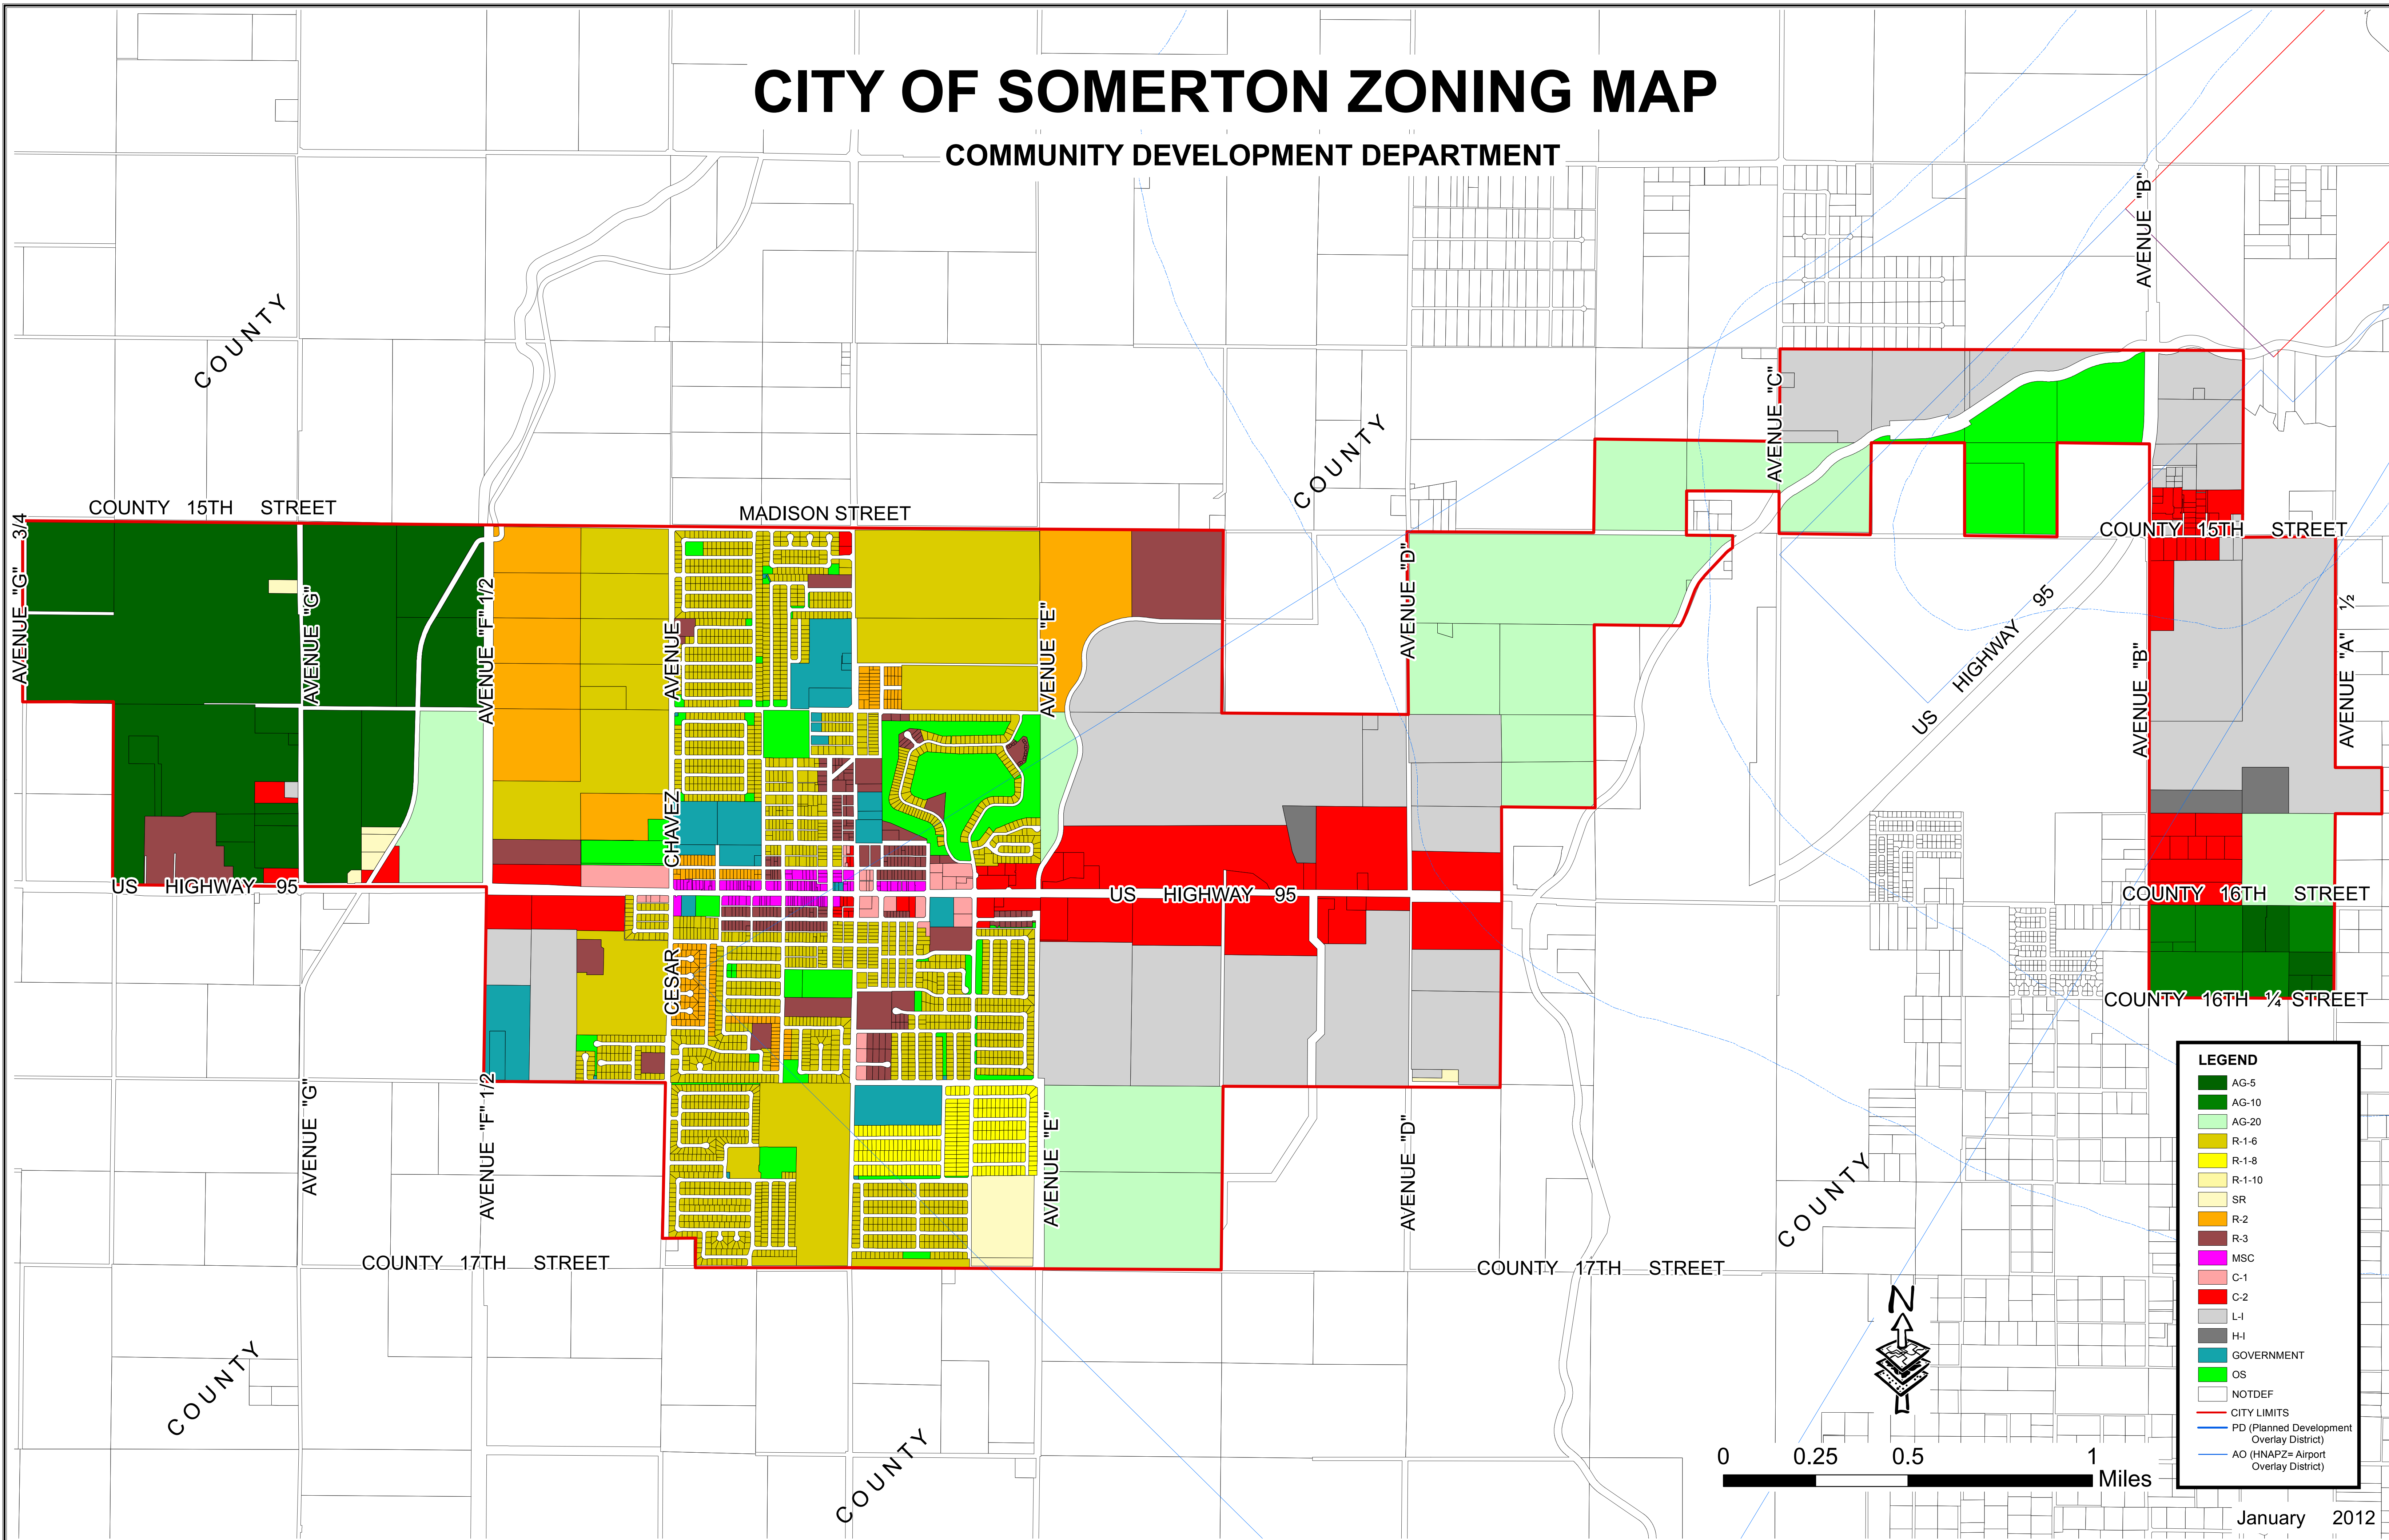

CITY OF SOMERTON ZONING MAP

COMMUNITY DEVELOPMENT DEPARTMENT

LEGEND	
AG-5	AG-10
AG-20	R-1-6
R-1-8	R-1-10
SR	R-2
R-3	MSC
C-1	C-2
I-1	H-1
GOVERNMENT	OS
NOTDEF	CITY LIMITS
PD (Planned Development Overlay District)	AO (HNAPZ= Airport Overlay District)